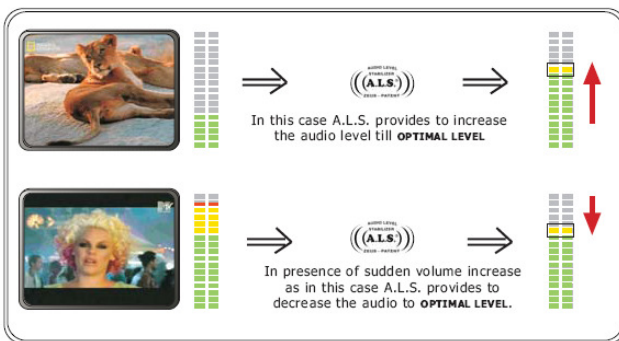

## Digital CI Satellite Receiver with PLL Modulator

- Common Interface
- Watch Dog
- Easy programming via OSD Menu
- Programmable Modulator
- Audio stereo Hi-Fi
- Audio with Automatic Control Gain
- Self powered
- Automatic TEST video signal
- RF output 90 dBμV adjustable (0-20)
- Harmonics filter suppressor
- Selection of the output ch. by dip-switch
- Permits the mixing of the Terr. and SAT signals

Audio Level Stabilizer: How it Works